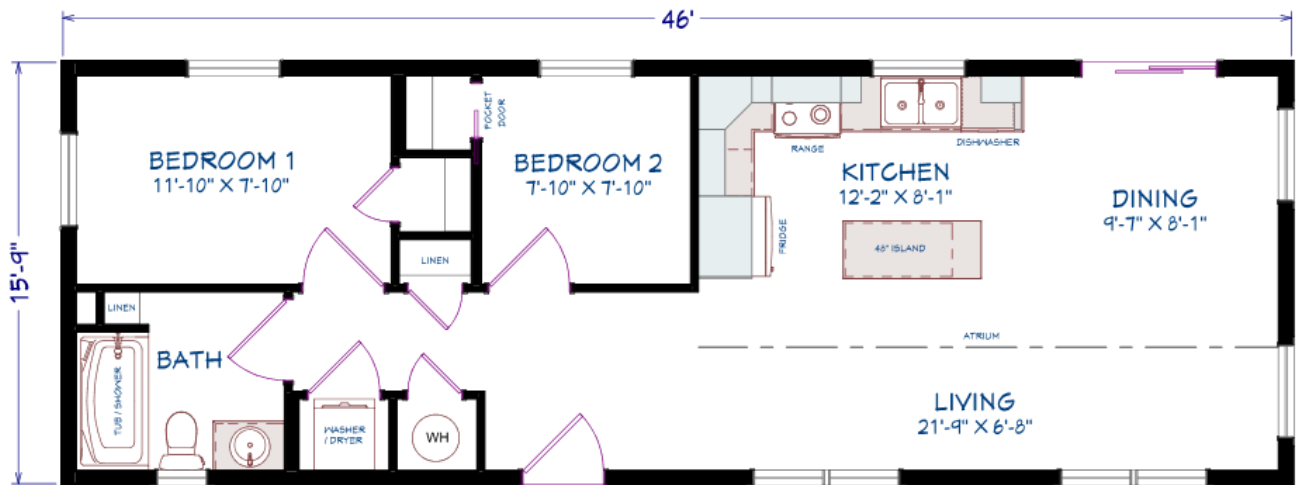

Blue Haven

46' X 15'-9"

Arriving August 2022!

Note: Actual home may vary from rendering visit Maritime Homes for details.

2 BEDROOM, 1 BATHROOM
725 SQ FT

BUILT BY

MAPLE LEAF  HOMES

Blue Haven

46' X 15'-9"

HOME SPECIFICATIONS

This beautiful 2 bedroom and 1 bathroom home has an open concept floor plan with a large patio door accessing the exterior. This house also offers many comforts including large windows, high sloped ceilings and many other upgrades.

Interior:

- ✓ Camden Style Interior Doors
- ✓ Pocket Door in Bedroom 2 Closet
- ✓ Smooth Painted Ceiling
- ✓ Colonial Trim Package Throughout – Color White
- ✓ White Bathroom Fixtures
- ✓ 5 ft. Dome Top Tub
- ✓ Upgrade LED Lighting Throughout