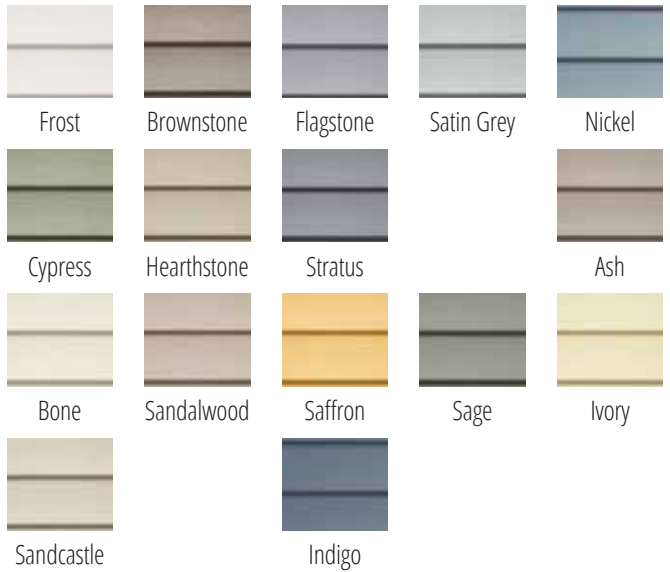

VINYL SIDING – MITTEN SIDING & ACCESSORIES

This premium product line offers a thick panel and a complete selection of bold premium & natural standard colour options. Profiles feature a cedar-grain texture in a low-gloss finish with a distinctive deep silhouette for rich shadow lines.

STANDARD COLOURS - OREGON PRIDE

Standard Profile
D4\"/>