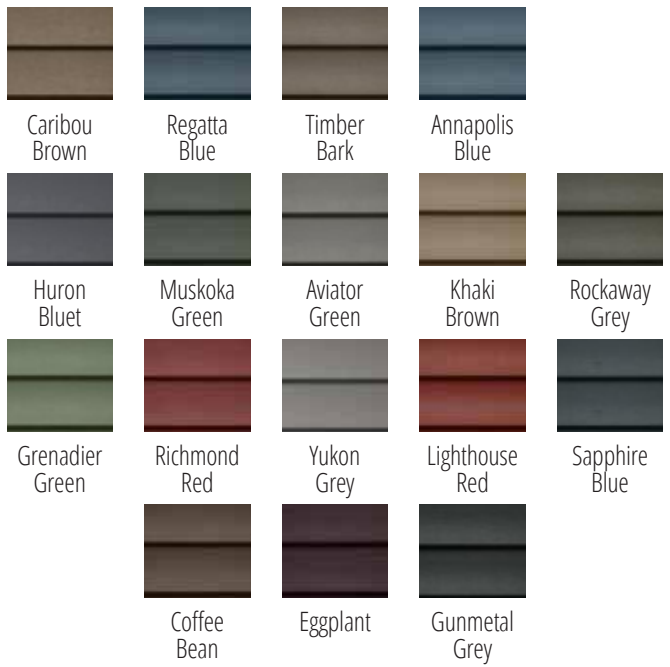

UPGRADE COLOURS - SENTRY ($$)

Standard Profile (Cove)
D4.5\"/>